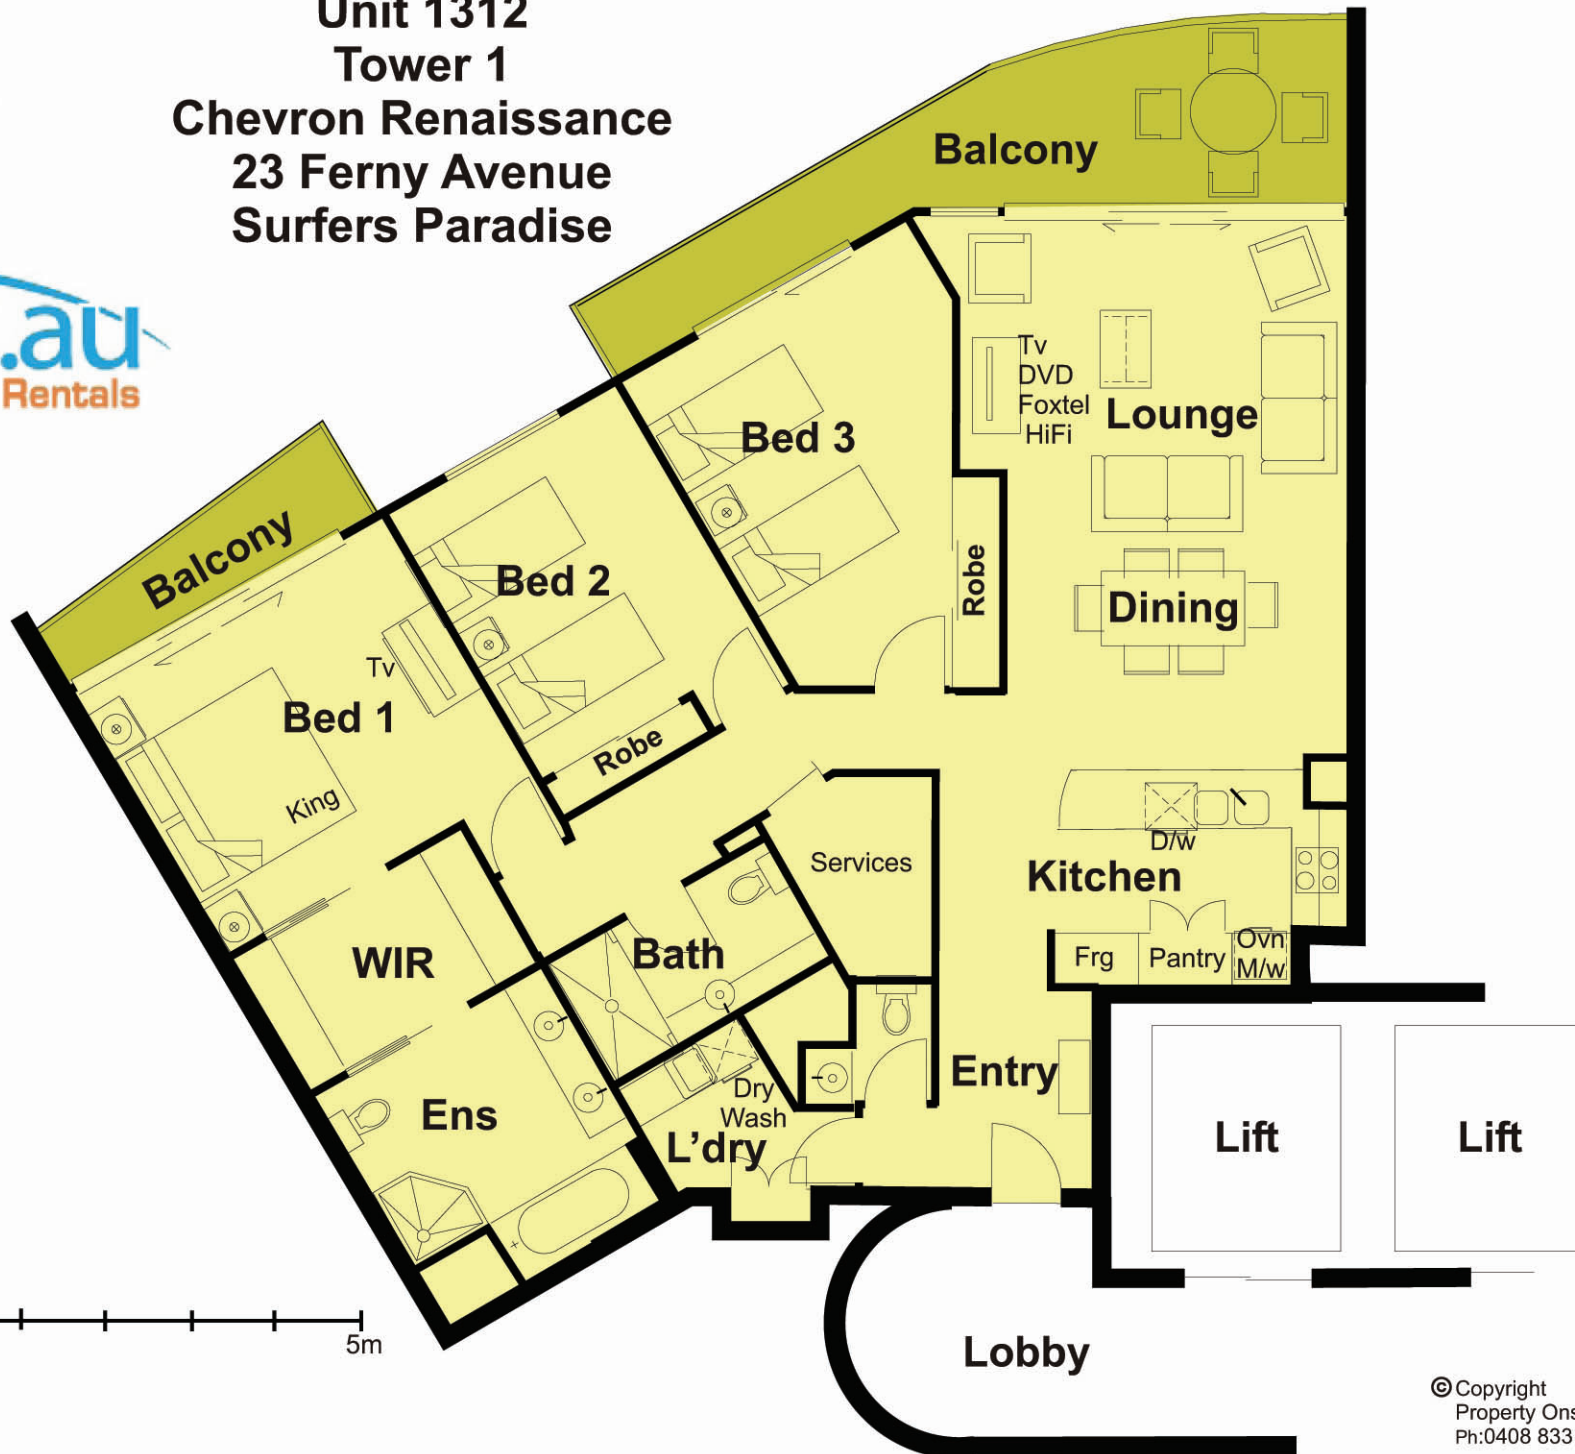

**Unit 1312
Tower 1
Chevron Renaissance
23 Ferny Avenue
Surfers Paradise**

Inclusions :

- Foxtel
- CD / DVD
- Ducted Air-Cond
- Free Carpark

Area Living 133 sq m
Area Balconies 19 sq m

While every endeavor has been made to verify the correct detail in this brochure, neither the Agent or contracted illustrator accept liability for any error or omission.