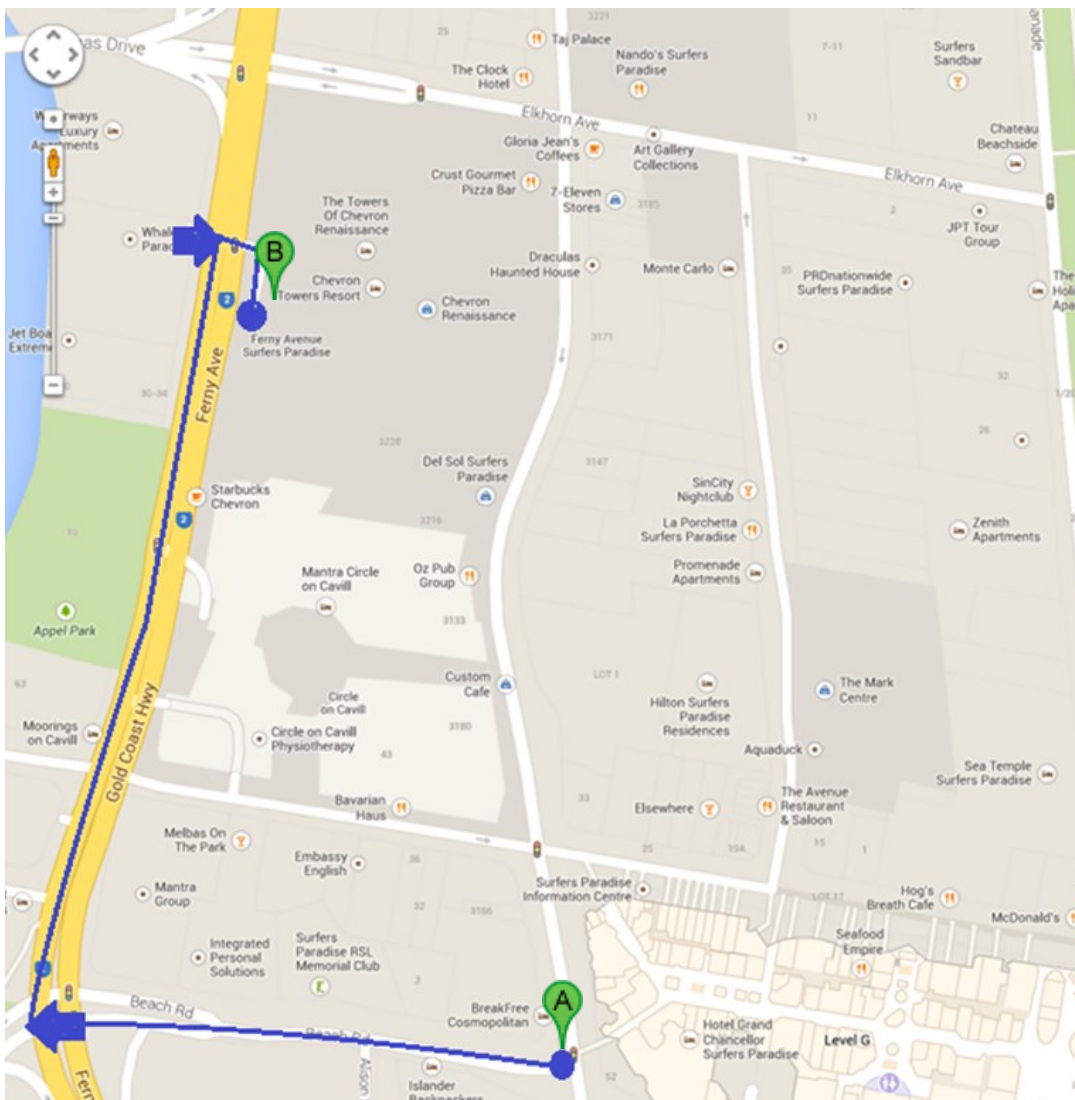

Directions to Chevron Renaissance — 23 Ferny Avenue, Surfers Paradise QLD 4217

Check-in from 2pm

Welcome to GCHR.

You are only 2 minutes from your destination.

Please note your car space number is on the key tag enclosed.

Once on Ferny Avenue, Turn right to Chevron Renaissance Buildings (opposite Titanium Bar). Proceed up the ramp, left to the Residential Parking after Reception. Proceed up the ramp, left at the roundabout with the fountain and left into the Residential parking.

Any questions please call us on 07 5539 8553.

Gold Coast Holiday Rentals

3142 Surfers Paradise Blvd, Surfers Paradise QLD 4217

1. Head south on Beach Rd

2. Take the 1st right onto Gold Coast Hwy/Ferny Avenue

3. Drive 200m (Destination will be on the Right)

Chevron Renaissance — 23 Ferny Avenue, Surfers Paradise, QLD 4217