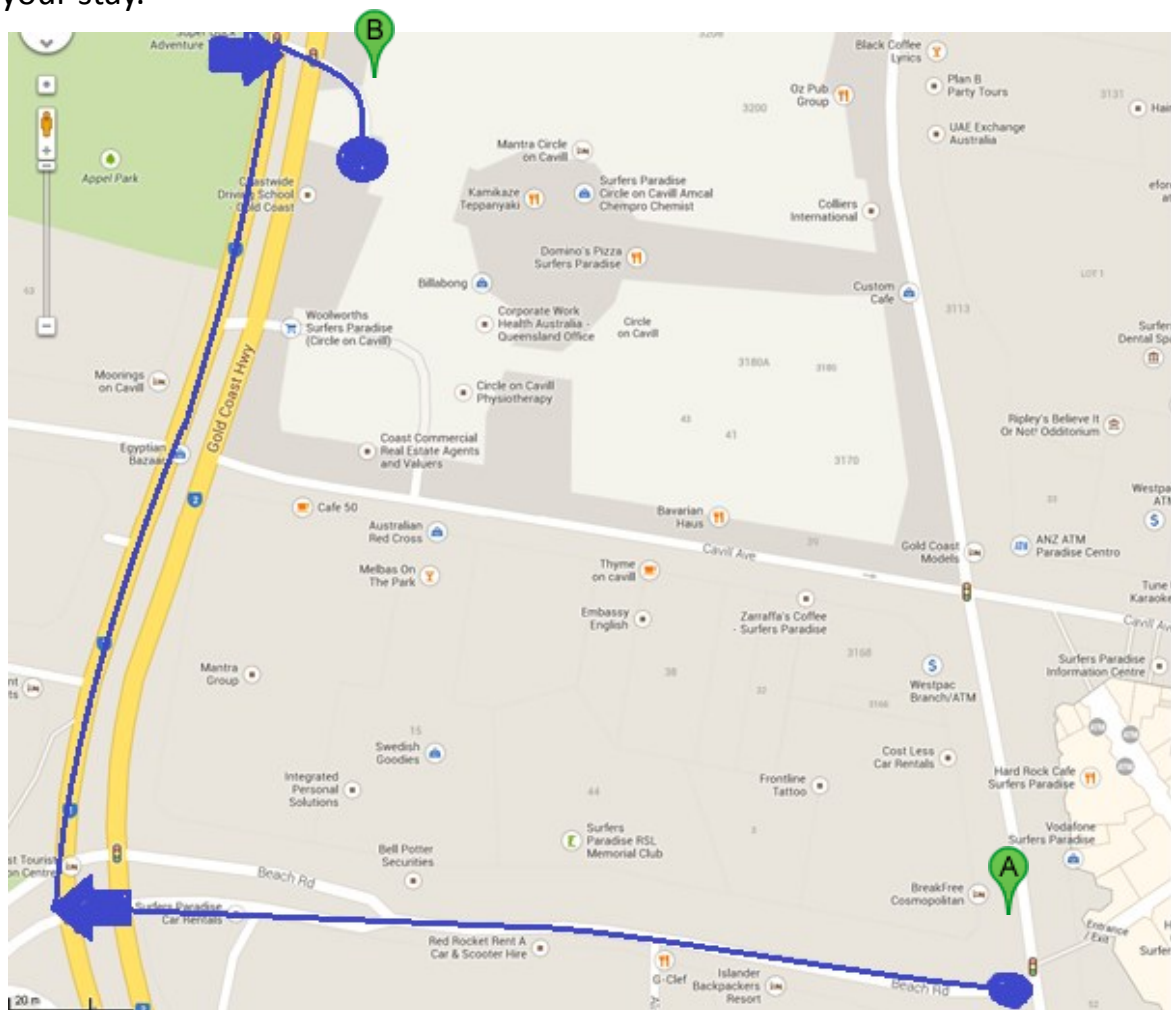

Check-in from 2pm

Directions to Circle on Cavill— 9 Ferny Avenue, Surfers Paradise QLD 4217

Welcome to GCHR.

You are only 2 minutes from your destination.

Please note your car space number is on the key tag enclosed.

Once on Ferny Avenue, Turn right to Mantra Circle on Cavill (Large Mantra Signage) residential parking, opposite Appel Park/Titanium Bar. Following signage to Residential Parking. Your swipe key will allow you access down the driveway to basement.

Any questions please call us on (07) 5539 8553.

Enjoy your stay.

A Gold Coast Holiday Rentals

3142 Surfers Paradise Blvd, Surfers Paradise QLD 4217

1. Head south on Beach Rd

➤ 2. Take the 1st right onto Gold Coast Hwy/Ferny Avenue

3. Drive 200m (Destination will be on the Right)

B Mantra Circle on Cavill — 9 Ferny Avenue, Surfers Paradise, QLD 4217