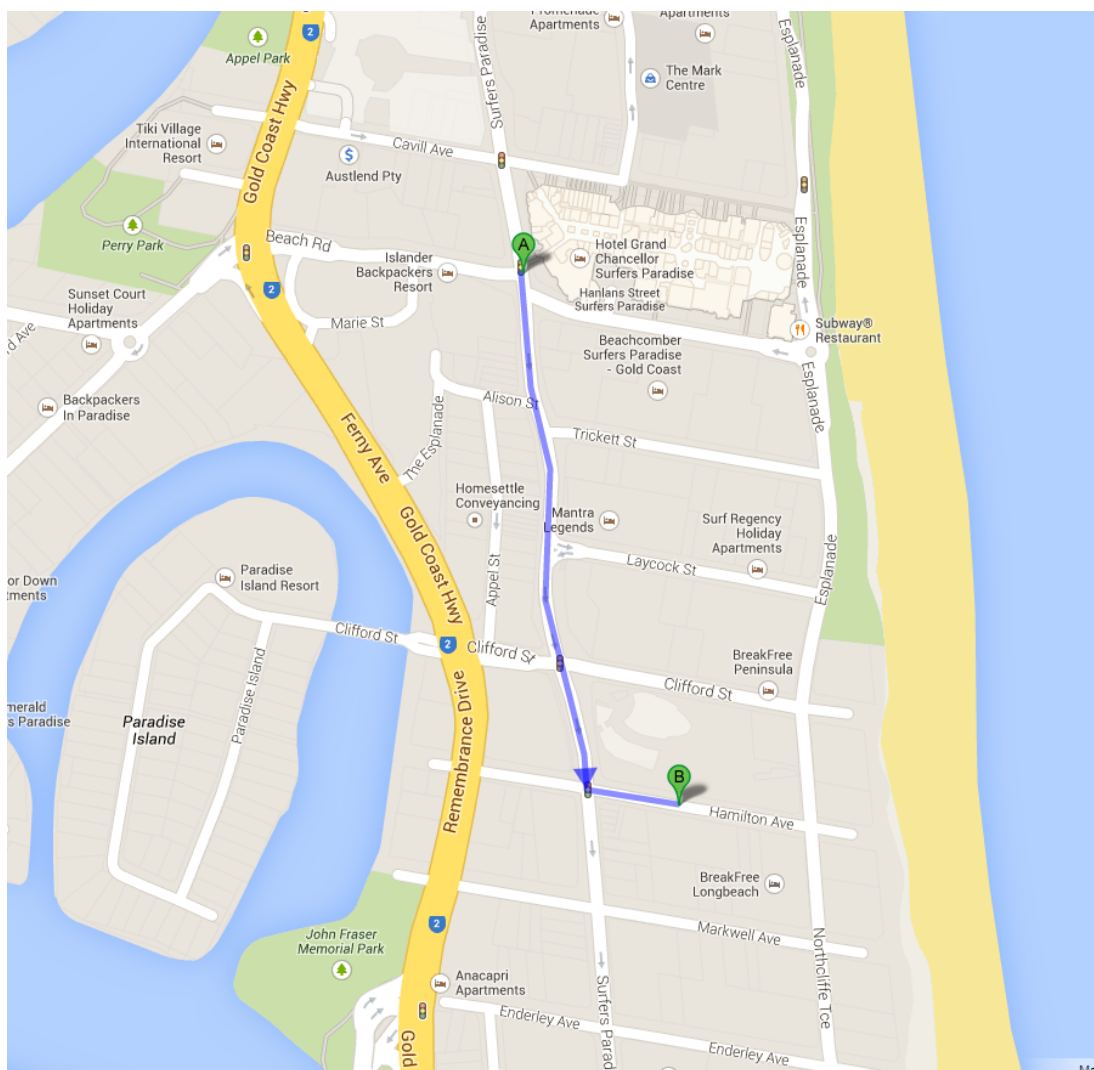

## Directions to Apartment 4204 - 9 Hamilton Avenue, Surfers Paradise QLD 4217

Check-in from 2pm

Welcome to GCHR.

You are only 2 minutes from your destination.

Please note your car space number is on the key tag enclosed.

Once on Hamilton Avenue, enter the Q1 Basement parking (just after the building) and proceed through the security gate.

**A** 3142 Surfers Paradise Blvd, Surfers Paradise QLD 4217

1. Head **south** on **Surfers Paradise Boulevard** towards **Beach Rd**  
About 1 min

go 500 m  
total 500 m

**2.** Turn **left** onto **Hamilton Ave**  
Destination will be on the left

go 80 m  
total 550 m

**B** 9 Hamilton Ave, Surfers Paradise QLD 4217