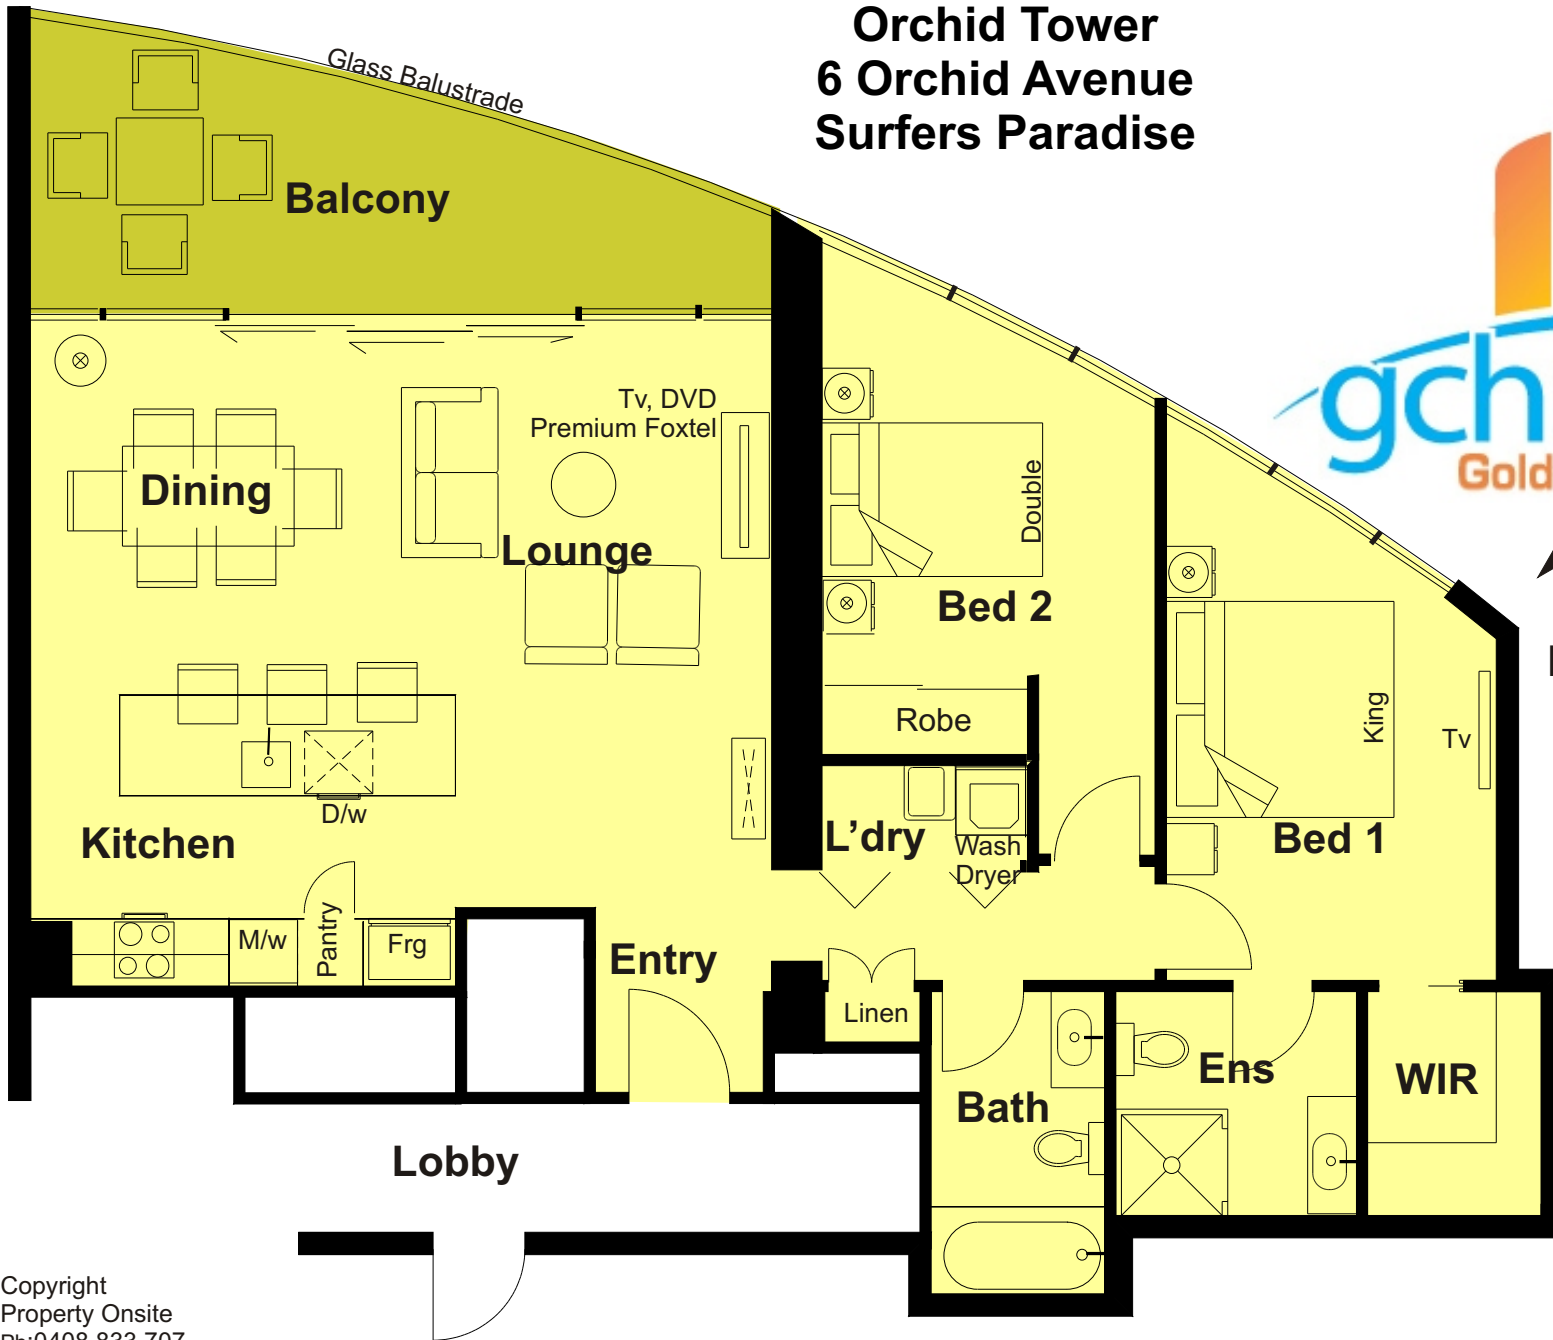

**Unit 24402 Orchid Residences
Orchid Tower
6 Orchid Avenue
Surfers Paradise**

Area Living 89 sq m
Area Balcony 13 sq m

- Inclusions :**
Free Wi Fi
Premium Foxtel
CD / DVD
Ducted Air-Cond
Free Car Park

© Copyright
Property Onsite
Ph:0408 833 707